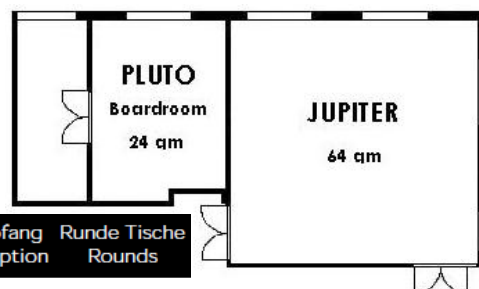

Equipment function rooms

- TV combination available
- all rooms provide daylight
- rooms can be darkened
- air condition

Raum Meeting Room	Dimensionen L x B X H	qm/ sqm	Theater Theatre	Parlament Schoolroom	Block Conference	U-Form U-Shape	Empfang Reception	Runde Tische Rounds
Jupiter	8x8x2,8	64	45	24	20	18	50	4
Pluto	6x4x2,8	24	*	*	8	*	*	*